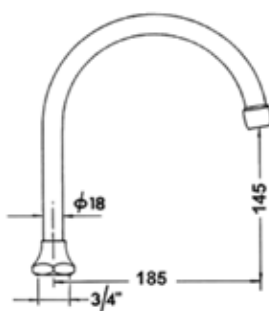

Canne e tubi
Connections and pipes

F506

Canne per lavello "S"
con rompigetto e ghiera
"S" spout for sink with jet-breaker
brass and hexagonal cap

CROMATO - chrome-plated

Codice Code	Misura Size	Confez. Pieces	Scatola Box	Prezzo cad. Unit price
F506CR001	3/4" L=160 mm	10	-	-
F506CR002	3/4" L=200 mm	10	-	-
F506CR003	3/4" L=250 mm	10	-	-
F506CR004	3/4" L=300 mm	10	-	-
F506CR005	3/4" L=350 mm	10	-	-
F506CR006	3/4" L=400 mm	10	-	-

F507

Canne per lavello "U"
con rompigetto e ghiera
"U" spout for sink with jet-breaker
brass and hexagonal cap

CROMATO - chrome-plated

Codice Code	Misura Size	Confez. Pieces	Scatola Box	Prezzo cad. Unit price
F507CR001	3/4" L=160 mm	10	-	-
F507CR002	3/4" L=200 mm	10	-	-
F507CR003	3/4" L=250 mm	10	-	-
F507CR004	3/4" L=300 mm	10	-	-

F509

Canne a ponte attacco 3/4"
con rompigetto e ghiera
Bridge shaped spout for sink with
jet-breaker brass and hexagonal cap

CROMATO - chrome-plated

Codice Code	Misura Size	Confez. Pieces	Scatola Box	Prezzo cad. Unit price
F509CR001	3/4" L=185 mm	10	-	-

F510

Canne universale a ponte fissa
attacco 3/4" con ghiera esagonale
*Fixed universal spout bridge with
hexagonal cap 3/4"*

230 mm

CROMATO - chrome-plated

Codice Code	Misura Size	Confez. Pieces	Scatola Box	Prezzo cad. Unit price
F510CR001	3/4" L=230 mm	10	-	-