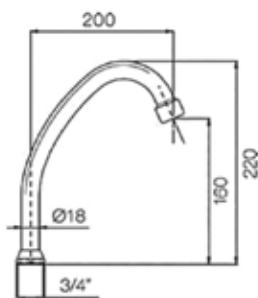

F508

Canne per monoforo universale
con rompigetto e ghiera
Universal spout for single hole with
jet-breaker brass and hexagonal cap