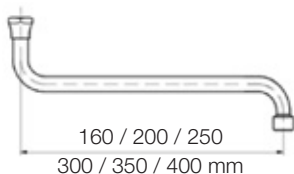

Canne e tubi
Connections and pipes

F506

Canne per lavello "S"
con rompigetto e ghiera
"S" spout for sink with jet-breaker
brass and hexagonal cap

CROMATO - chrome-plated

Codice Code	Misura Size	Confez. Pieces	Scatola Box	Prezzo cad. Unit price
F506CR001	3/4" L=160 mm	10	-	-
F506CR002	3/4" L=200 mm	10	-	-
F506CR003	3/4" L=250 mm	10	-	-
F506CR004	3/4" L=300 mm	10	-	-
F506CR005	3/4" L=350 mm	10	-	-
F506CR006	3/4" L=400 mm	10	-	-

F507

Canne per lavello "U"
con rompigetto e ghiera
"U" spout for sink with jet-breaker
brass and hexagonal cap

CROMATO - chrome-plated

Codice Code	Misura Size	Confez. Pieces	Scatola Box	Prezzo cad. Unit price
F507CR001	3/4" L=160 mm	10	-	-
F507CR002	3/4" L=200 mm	10	-	-
F507CR003	3/4" L=250 mm	10	-	-
F507CR004	3/4" L=300 mm	10	-	-